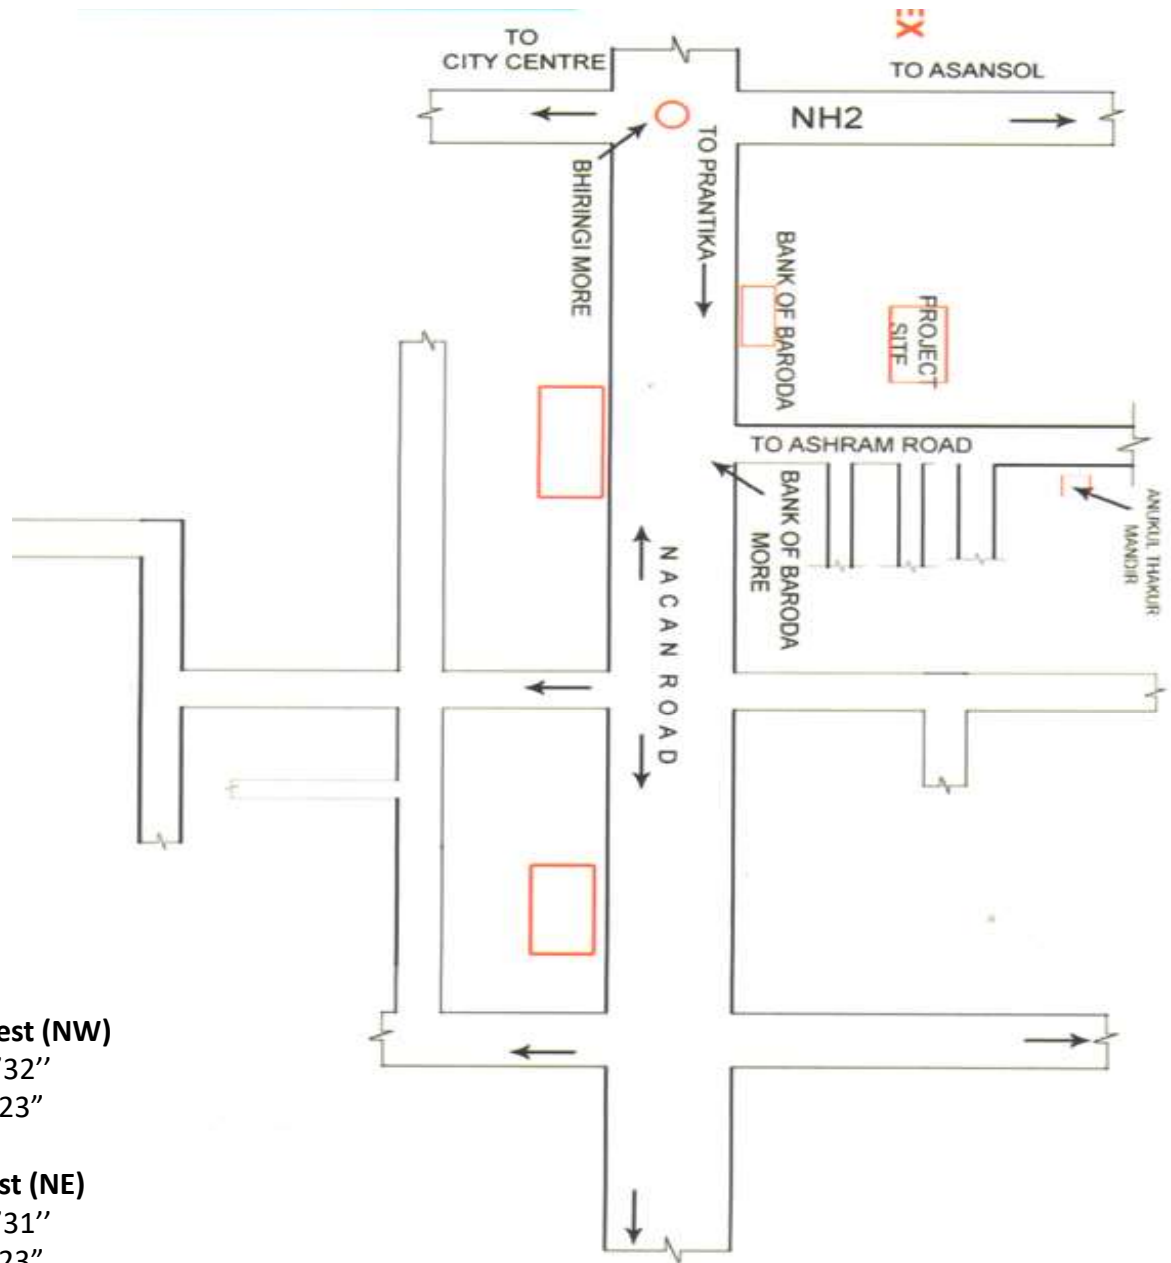

Dhurub Prasad & Renuka Prasad

PROMOTER & REAL ESTATE DEVELOPER

Bank Of India Lane, Benachity , Durgapur, PIN: 713213 (W.B)

North West (NW)

N=23°33'32"

E=87°16'23"

North East (NE)

N=23°33'31"

E=87°16'23"

South West (SW)

N=23°33'30"

E=87°16'23"

South East (SE)

N=23°33'32"

E=87°16'23"

For Dhurub Prasad & Renuka Prasad